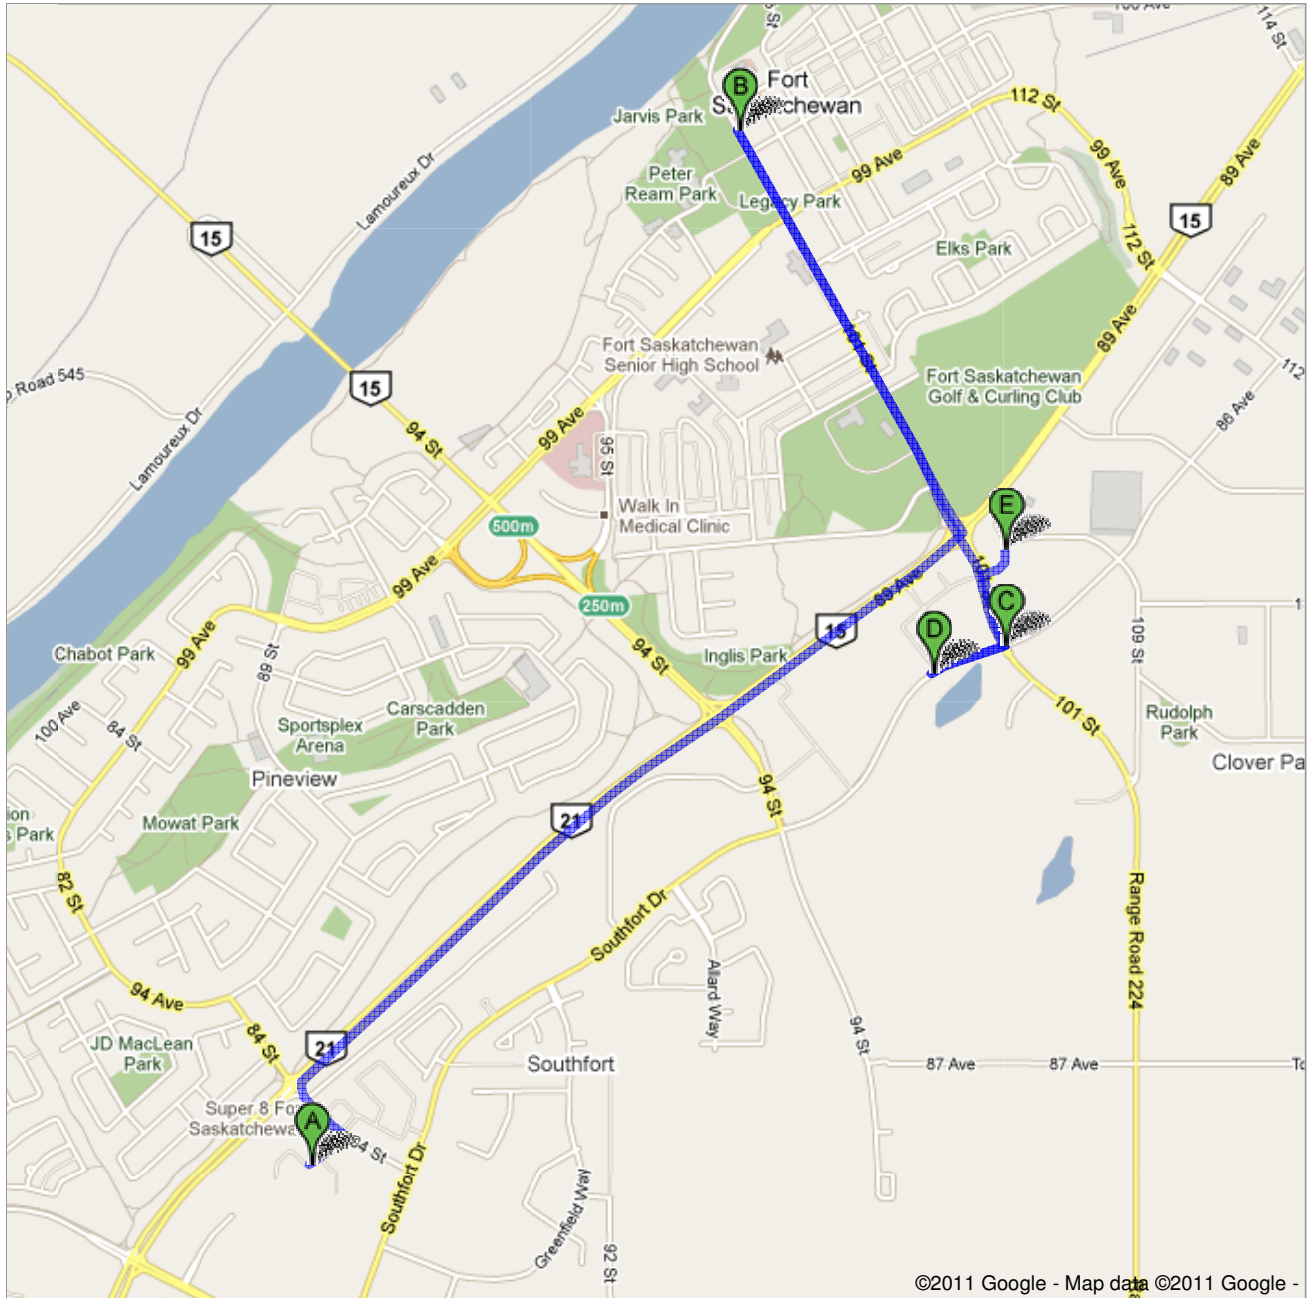

Directions to Lakeview Inn & Suites

10115 - 88th Avenue, Fort Saskatchewan, AB T8L

2T1 - (780) 998-7888

7.0 km – about 16 mins

**Dow Centennial Centre - Shell Theatre**

8700 84 Street, Fort Saskatchewan, AB T8L 4P5 - (780) 992-6400

1. Head northeast toward 84 St	go 140 m total 140 m
--	-------------------------

2. Turn left at 84 St	go 170 m total 300 m
------------------------------	-------------------------

3. Turn right at AB-21 N About 2 mins	go 1.8 km total 2.1 km
---	---------------------------

4. Continue onto 89 Ave/AB-15 E About 1 min	go 950 m total 3.0 km
---	--------------------------

5. Turn left at 101 St Destination will be on the left About 4 mins	go 1.4 km total 4.4 km
--	---------------------------

Total: 4.4 km – about 9 mins**Our Lady of the Angels Catholic Church**

10004 101 Street, Fort Saskatchewan, AB T8L 1V9

total 0.0 km

6. Head southeast on 101 St toward 100 Ave About 5 mins	go 1.8 km total 1.8 km
---	---------------------------